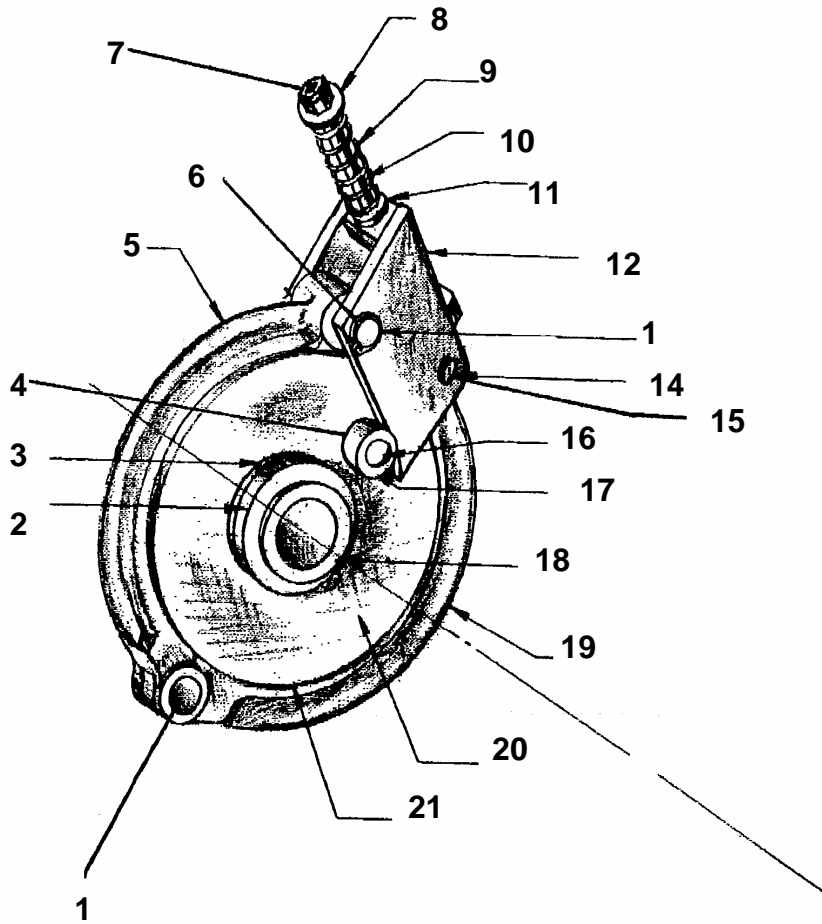

BRAKE ASSEMBLY FOR LATE MODEL SHEARS

Item	Part Number	Description
1	0SS-008	BRAKE STUD
2	3346-022	NUT
3	3344-022	WASHER
4	7JS-100	CAM ROLLER WASHER
5		FEMALE BRAKE SHOE
6	7JS-103	WASHER
7	3324-028	5/8 – 11 LOCK NUT
8	3328-140	TOP SPRING WASHER
9	3504-290	SPRING B-21
10	S10S-076	BRAKE SPRING STUD
11	8HS-102	SPRING SEAT
12	7JS-106	BRAKE CAM
13	7JS-097	BRAKE CAM PIVOT STUD
14	7JS-109	BRAKE CAM TIE ROD
15	3324-026	1/2 – 13 LOCK NUT
16	7JS-098	CAM ROLLER STUD
17	7JS-099	BRAKE CAM ROLLER
18	7JS-101	BRAKE DRUM CLAMPING SLEEVE
19	7367-007-ND	MALE & FEMALE BRAKE SHOE ASSY
20	S12-021	BRAKE DRUM
21	4540-015	BRAKE LINING